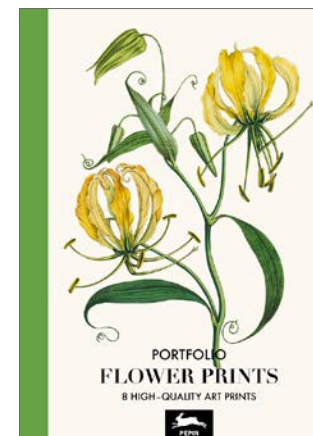

Natural History
978-94-6009-202-2
€ 32.00
\$ 39.99

Marine Prints
978-94-6009-203-9
€ 32.00
\$ 39.99

Flower Prints
978-94-6009-204-6
€ 32.00
\$ 39.99

Tropical Bird Prints
978-94-6009-205-3
€ 32.00
\$ 39.99