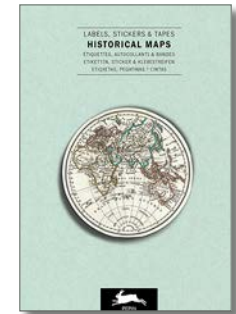

Historical Maps

978-94-6009-425-5
€ 12.95
$ 14.99

9 789460 094255